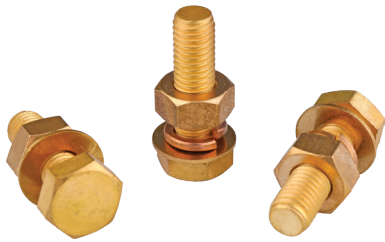

Hexagon Sets

FIX:2 -3

Screws and Plugs

FIX:4

Brass Hexagon Sets

DESCRIPTION	SIZE (mm)	WEIGHT (kg)	PART NO.
Brass Hexagon Set	M6 x 25	0.006	BHS0625
Brass Hexagon Set	M6 x 35	0.009	BHS0635
Brass Hexagon Set	M8 x 16	0.011	BHS0816
Brass Hexagon Set	M8 x 25	0.0013	BHS0825
Brass Hexagon Set	M8 x 35	0.0016	BHS0835
Brass Hexagon Set	M10 x 25	0.02	BHS1025
Brass Hexagon Set	M10 x 35	0.03	BHS1035
Brass Hexagon Set	M12 x 25	0.03	BHS1225
Brass Hexagon Set	M12 x 35	0.05	BHS1235
Brass Hexagon Set	M12 x 40	0.06	BHS1240
Brass Full Nut	M6	0.002	BFN06
Brass Full Nut	M8	0.005	BFN08
Brass Full Nut	M10	0.011	BFN10
Brass Full Nut	M12	0.016	BFN12
Brass Flat Washer	M6	0.0001	BFW06
Brass Flat Washer	M8	0.001	BFW08
Brass Flat Washer	M10	0.0025	BFW10
Brass Flat Washer	M12	0.004	BFW12

Material: Brass
Standard: BS:EN 12163

STAINLESS STEEL, PHOSPHOR BRONZE AND BRIGHT ZINC PLATED SETS ARE ALSO AVAILABLE

Stainless Steel Hexagon Sets

DESCRIPTION	SIZE (mm)	WEIGHT (kg)	PART NO.
A2 S/S Hex Set	M6 x 16	0.005	A2HS0616
A2 S/S Hex Set	M8 x 25	0.0135	A2HS0825
A2 S/S Hex Set	M10 x 12	0.0170	A2HS1012
A2 S/S Hex Set	M10 x 16	0.0195	A2HS1016
A2 S/S Hex Set	M10 x 25	0.0235	A2HS1025
A2 S/S Hex Set	M10 x 35	0.0285	A2HS1035
A2 S/S Hex Set	M12 x 30	0.04	A2HS1230
A2 S/S Hex Set	M12 x 40	0.046	A2HS1240
A2 S/S Full Nut	M6	0.002	A2FN06
A2 S/S Full Nut	M8	0.0040	A2FN08
A2 S/S Full Nut	M10	0.001	A2FN10
A2 S/S Full Nut	M12	0.016	A2FN12
A2 S/S Flat Washer	M6	0.0001	A2FW06
A2 S/S Flat Washer	M8	0.001	A2FW08
A2 S/S Flat Washer	M10	0.002	A2FW10
A2 S/S Flat Washer	M12	0.003	A2FW12
A2 S/S Spring Washer	M6	0.0001	A2SPW06
A2 S/S Spring Washer	M8	0.001	A2SPW08
A2 S/S Spring Washer	M10	0.002	A2SPW10
A2 S/S Spring Washer	M12	0.003	A2SPW12